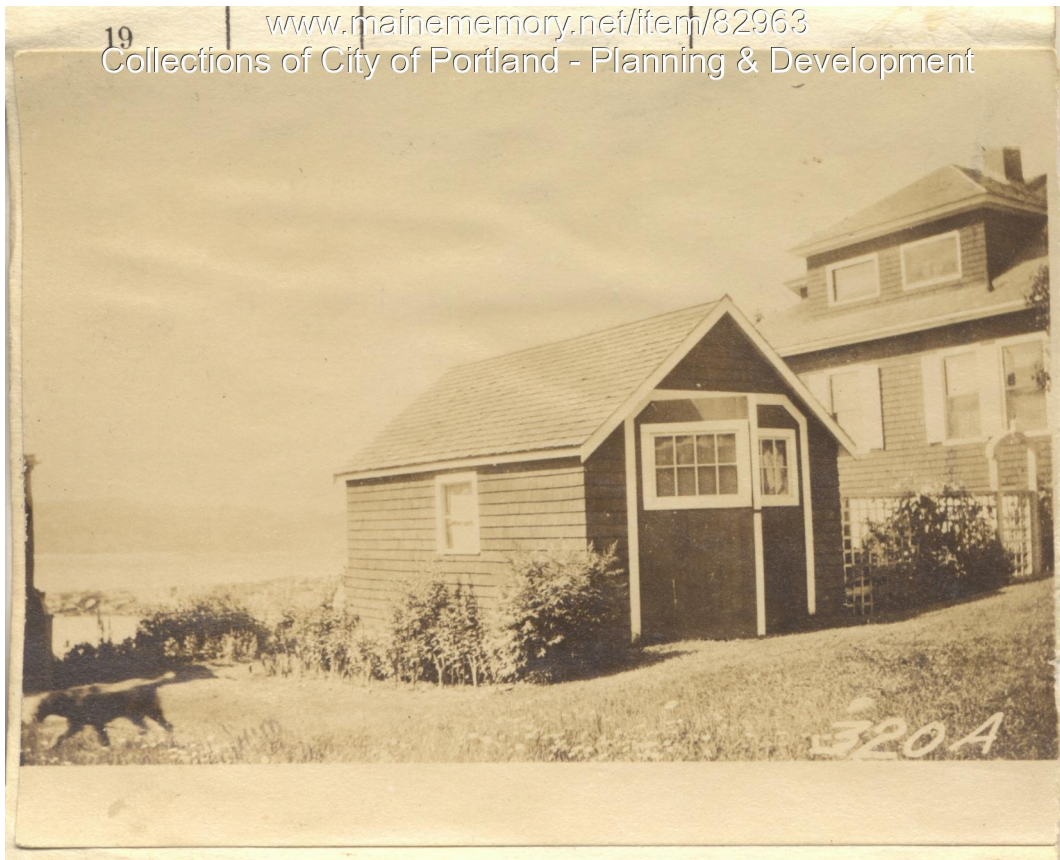

1924 Portland Tax Records: LeBeau property, S. Side Seashore Avenue, Peaks Island, Portland, 1924

1924 Portland Tax Records: LeBeau property, S. Side Seashore Avenue, Peaks Island, Portland, 1924

**Owner:** Maude LeBeau  
**Address:** S. Side Seashore Avenue, Peaks Island, Portland, Maine  
**Use:** Garage  
**Local Code:** Block 84E Lot 10-11 Book 98 Page 2  
**MMN item number:** 82963