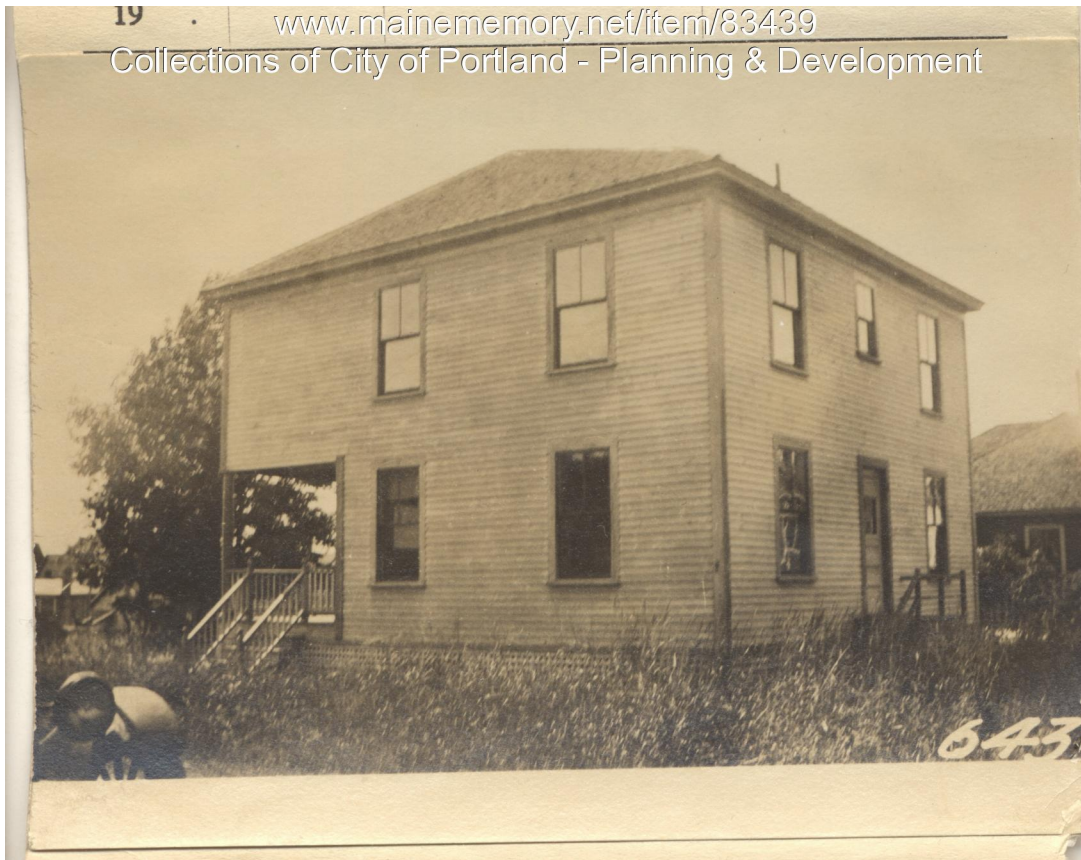

1924 Portland Tax Records: Bryant property, N. Side Sterling Street, Peaks Island, Portland, 1924

Owner: R. N. Bryant
Address: N. Side Sterling Street, Peaks Island, Portland, Maine
Use: Not Used
Local Code: Block 87E Lot 16 Book 99 Page 1
MMN item number: 83439
Notes: "On Land of E. Carlton". Alice M. Sheehan is listed as an owner, but is crossed out.