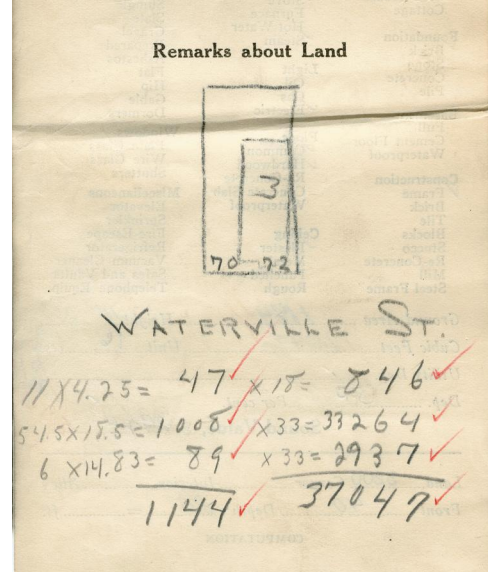

L. 600 March 26, 1924
P. 1600

Port 1 **Assessment 19** 24

Name Coughlin Michael J & Mary E
Street Waterville No. 72
Block 17 E Lot 3
Use of Bldg. Residence Name.....
Tenants and Rooms 2 Families
Rentals Original and $250
Age 45 Years
Condition of Repair Good
422 Waterville St

Class	Exterior	Plumbing
Bungalow	Clapboards	Common
Single House	Siding	Individual
Two family	Shingles	Open
Three family	Stucco	Set tubs
Apartment	Paper	Finish
Store Building	Tapestry Brick	Plain
Office "	Com. Brick	Hardwood
Factory "	Galv. Iron	Halls
Storage	Stone	Wood
Stables	Terra Cotta	Terrazzo
Garage, private	Concrete	Marble
Garage, public		
Theatre	Heating	Roof - Roofing
Club House	Stove	Shingle
Cottage	Furnace	Slate
	Hot Water	Gravel
	Steam	Prepared
Foundation	Light	Asbestos
Brick	Oil	Flat
Stone	Gas	Hip
Concrete	Electric	Gable
Pile		Dormers
Basement	Floor	Windows
Full - Partial	Common	Plain Glass
Cement Floor	Hardwood	Wire Glass
Waterproof	Re-Concrete	Shutters
Construction	Concrete Slab	Miscellaneous
Frame	Waterproof	Elevator
Brick		Sprinkler
Tile	Ceiling	Fire Escape
Blocks	Plaster	Refrigerator
Stucco	Metal	Vacuum Cleaner
Re-Concrete	Panelled	Safes and Vaults
Mill	Rough	Telephone Equip.
Steel Frame		

Ground Area 1144 Height 18-20
Cubic Feet 27047 Unit 16 cts
Utility Dep. 50 Per cent.
Dep. 50 Per cent.
Sound Value, $ 2964

Land 3200 Corner..... Interior..... Alley.....
Front 40 Depth 80 = ... ft.
COMPUTATION

V 35

Remarks about Personal Property

CITY OF PORTLAND, MAINE	
ASSESSORS DEPARTMENT	
CHART	BLOCK
3	Building Volumes Checked <u>704</u>
4	Building Values Placed <u>706</u>
5	Building Values Extended
6	Land Only Questionnaire Made
7	Land Values Placed
8	Land Values Extended
9	Compared With 1923
10	Personal Property Added