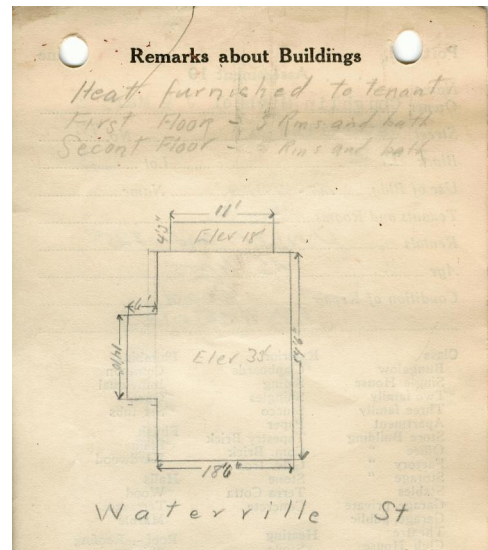

L. 600 March 26, 1924
P. 1600

Port 1 **Assessment 19** 24

Name Coughlin Michael J & Mary E
Street Waterville No. 72
Block 17 E Lot 3
Use of Bldg. Residence Name.....
Tenants and Rooms 2 Families
Rentals Original and $250
Age 45 Years
Condition of Repair Good
422 Waterville St

Class	Exterior	Plumbing
Bungalow	Clapboards	Common
Single House	Siding	Individual
Two family	Shingles	Open
Three family	Stucco	Set tubs
Apartment	Paper	Finish
Store Building	Tapestry Brick	Plain
Office "	Com. Brick	Hardwood
Factory "	Galv. Iron	Halls
Storage	Stone	Wood
Stables	Terra Cotta	Terrazzo
Garage, private	Concrete	Marble
Garage, public		
Theatre	Heating	Roof - Roofing
Club House	Stove	Shingle
Cottage	Furnace	Slate
	Hot Water	Gravel
	Steam	Prepared
Foundation	Light	Asbestos
Brick	Oil	Flat
Stone	Gas	Hip
Concrete	Electric	Gable
Pile		Dormers
Basement	Floor	Windows
Full - Partial	Common	Plain Glass
Cement Floor	Hardwood	Wire Glass
Waterproof	Re-Concrete	Shutters
Construction	Concrete Slab	Miscellaneous
Frame	Waterproof	Elevator
Brick		Sprinkler
Tile	Ceiling	Fire Escape
Blocks	Plaster	Refrigerator
Stucco	Metal	Vacuum Cleaner
Re-Concrete	Panelled	Safes and Vaults
Mill	Rough	Telephone Equip.
Steel Frame		

Ground Area 1144 Height 18-20
Cubic Feet 27047 Unit 16 cts
Utility Dep. 50 Per cent.
Dep. 50 Per cent.
Sound Value, $ 2964

Land 3200 Corner..... Interior..... Alley.....
Front 40 Depth 80 = ... ft.
COMPUTATION

V 35

Remarks about Personal Property

CITY OF PORTLAND, MAINE	
ASSESSORS DEPARTMENT	
CHART	BLOCK
3	Building Volumes Checked <u>704</u>
4	Building Values Placed <u>706</u>
5	Building Values Extended
6	Land Only Questionnaire Made
7	Land Values Placed
8	Land Values Extended
9	Compared With 1923
10	Personal Property Added