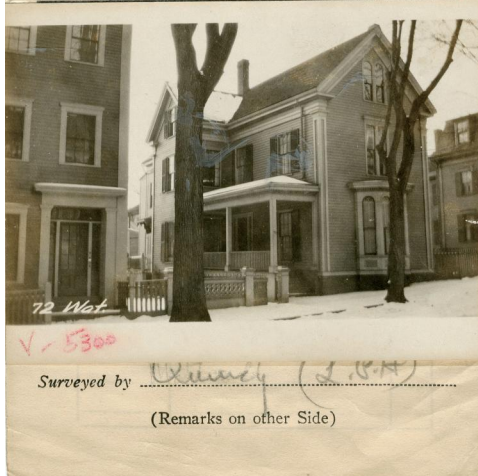

L. 600 March 26, 1924
P. 1600

Port 1 **Assessment 19** 24

Name Coughlin Michael J & Mary E
Street Waterville No. 72
Block 17 E Lot 3
Use of Bldg. Residence Name.....
Tenants and Rooms 2 Families
Rentals Original and $250
Age 45 Years
Condition of Repair Good
422 Waterville St

Class	Exterior	Plumbing
Bungalow	Clapboards	Common
Single House	Siding	Individual
Two family	Shingles	Open
Three family	Stucco	Set tubs
Apartment	Paper	Finish
Store Building	Tapestry Brick	Plain
Office "	Com. Brick	Hardwood
Factory "	Galv. Iron	Halls
Storage	Stone	Wood
Stables	Terra Cotta	Terrazzo
Garage, private	Concrete	Marble
Garage, public		
Theatre	Heating	Roof - Roofing
Club House	Stove	Shingle
Cottage	Furnace	Slate
	Hot Water	Gravel
	Steam	Prepared
Foundation	Light	Asbestos
Brick	Oil	Flat
Stone	Gas	Hip
Concrete	Electric	Gable
Pile		Dormers
Basement	Floor	Windows
Full - Partial	Common	Plain Glass
Cement Floor	Hardwood	Wire Glass
Waterproof	Re-Concrete	Shutters
Construction	Concrete Slab	Miscellaneous
Frame	Waterproof	Elevator
Brick		Sprinkler
Tile	Ceiling	Fire Escape
Blocks	Plaster	Refrigerator
Stucco	Metal	Vacuum Cleaner
Re-Concrete	Panelled	Safes and Vaults
Mill	Rough	Telephone Equip.
Steel Frame		

Ground Area 1144 Height 18-20
Cubic Feet 27047 Unit 16 cts
Utility Dep. 50 Per cent.
Dep. 50 Per cent.
Sound Value, $ 2964

Land 3200 Corner..... Interior..... Alley.....
Front 40 Depth 80 = ... ft.
COMPUTATION

V 35

Remarks about Personal Property

CITY OF PORTLAND, MAINE	
ASSESSORS DEPARTMENT	
CHART	BLOCK
3	Building Volumes Checked <u>704</u>
4	Building Values Placed <u>706</u>
5	Building Values Extended
6	Land Only Questionnaire Made
7	Land Values Placed
8	Land Values Extended
9	Compared With 1923
10	Personal Property Added