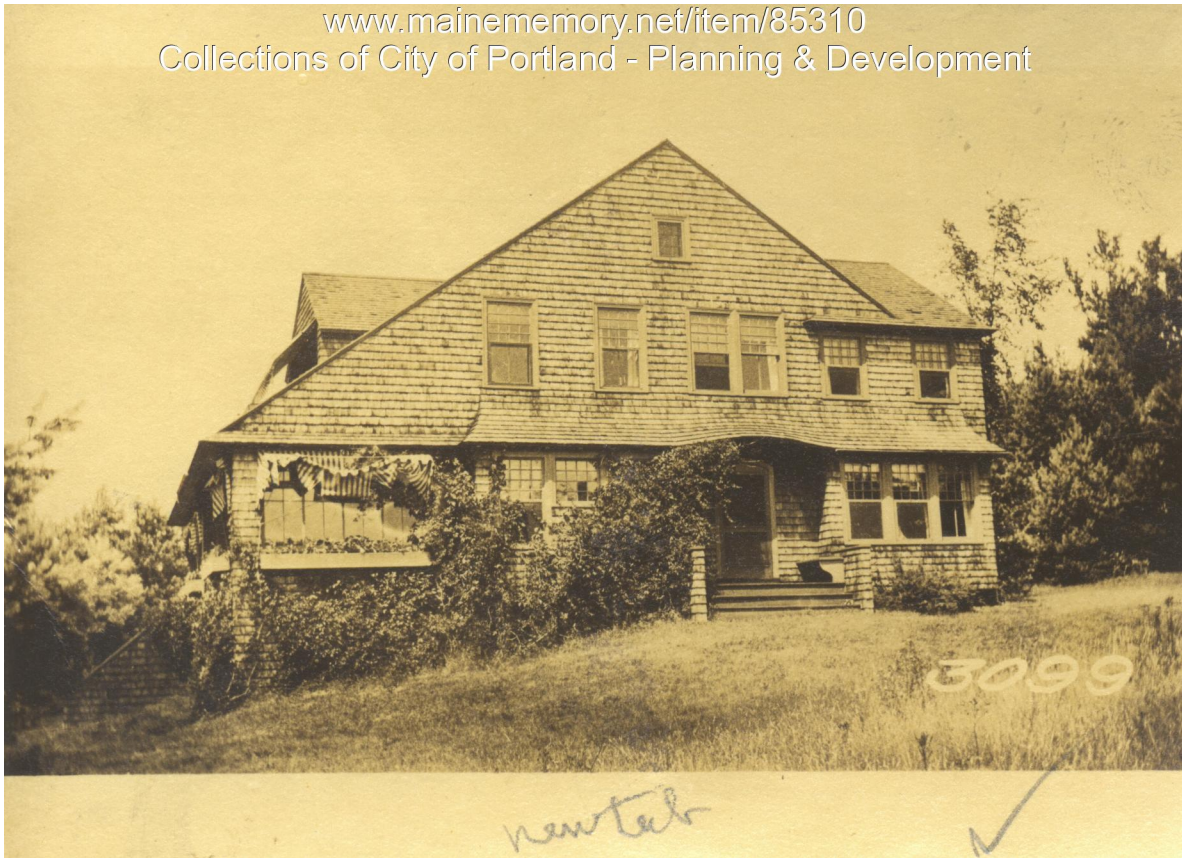

www.mainememory.net/item/85310
Collections of City of Portland - Planning & Development

Owner: Emily M. Burbank
Address: Crescent Avenue, Great Diamond Island, Portland, Maine
Use: Summer Dwelling
Local Code: Block 83AF Lot 12 Book 89 Page 1
MMN item number: 85310