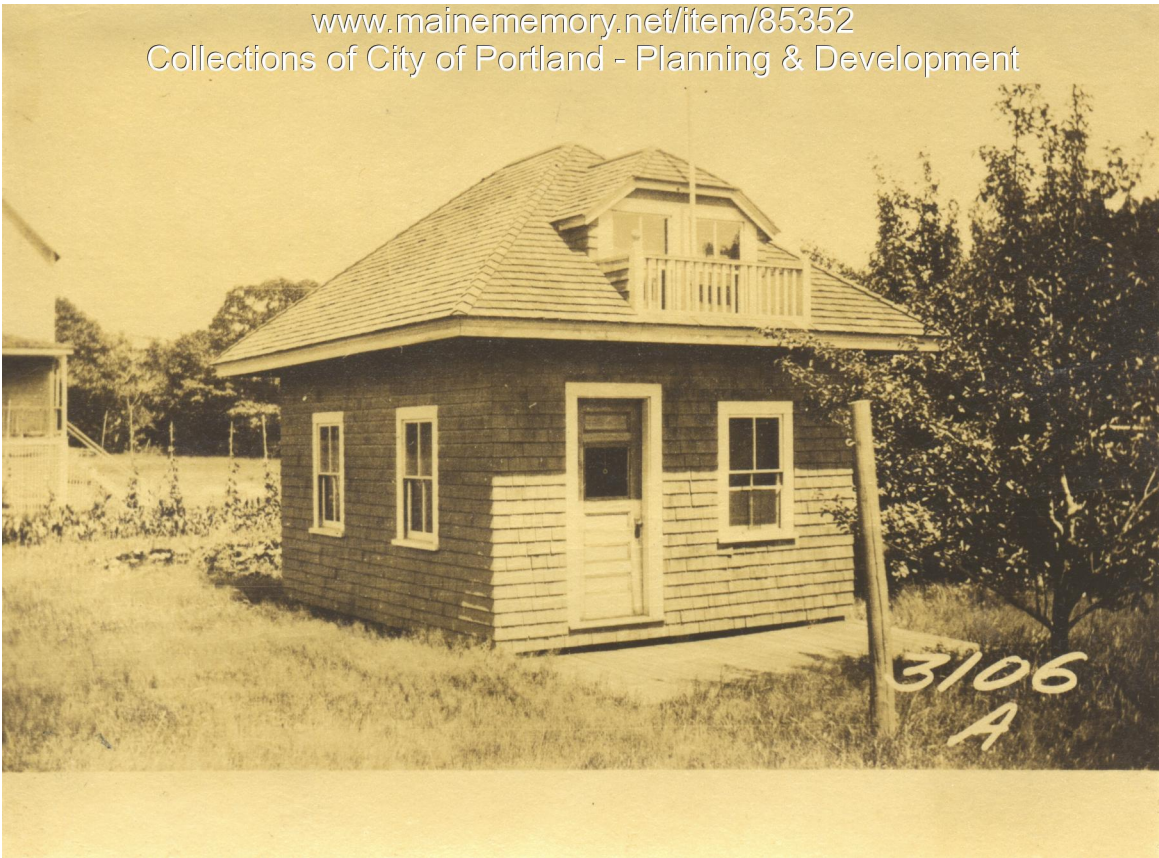

1924 Portland Tax Records: Laughlin property, Valley Avenue, Great Diamond Island, Portland, 1924

www.mainememory.net/item/85352
Collections of City of Portland - Planning & Development

Owner: Robert S. Laughlin
Address: Valley Avenue, Great Diamond Island, Portland, Maine
Use: Camp
Local Code: Block 83AR Lot 9 Book 89 Page 2
MMN item number: 85352