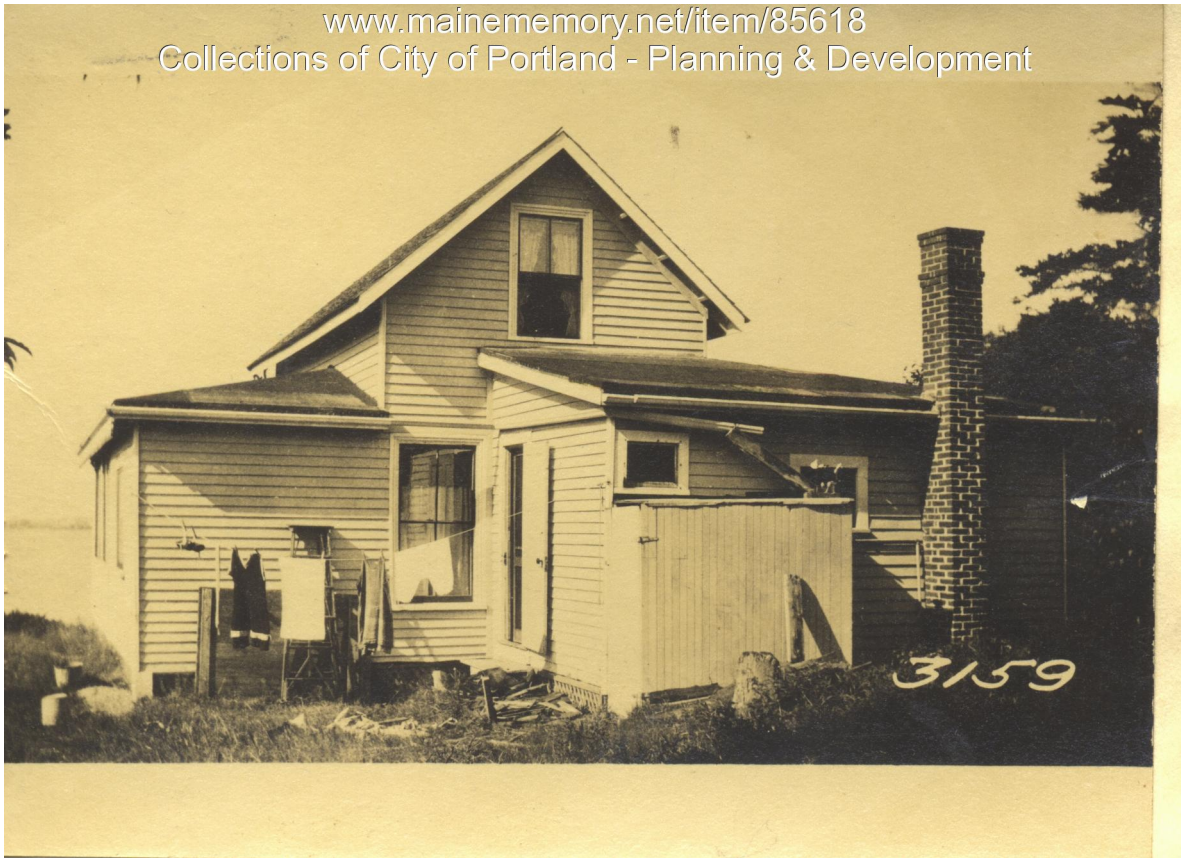

1924 Portland Tax Records: Whitney property, Echo Point, Great Diamond Island, Portland, 1924

www.mainememory.net/item/85618
Collections of City of Portland - Planning & Development

Owner: Joseph W. Whitney
Address: Echo Point, Great Diamond Island, Portland, Maine
Use: Summer Dwelling
Local Code: Block GDI3159 Lot 00 Book 89 Page 1
MMN item number: 85618