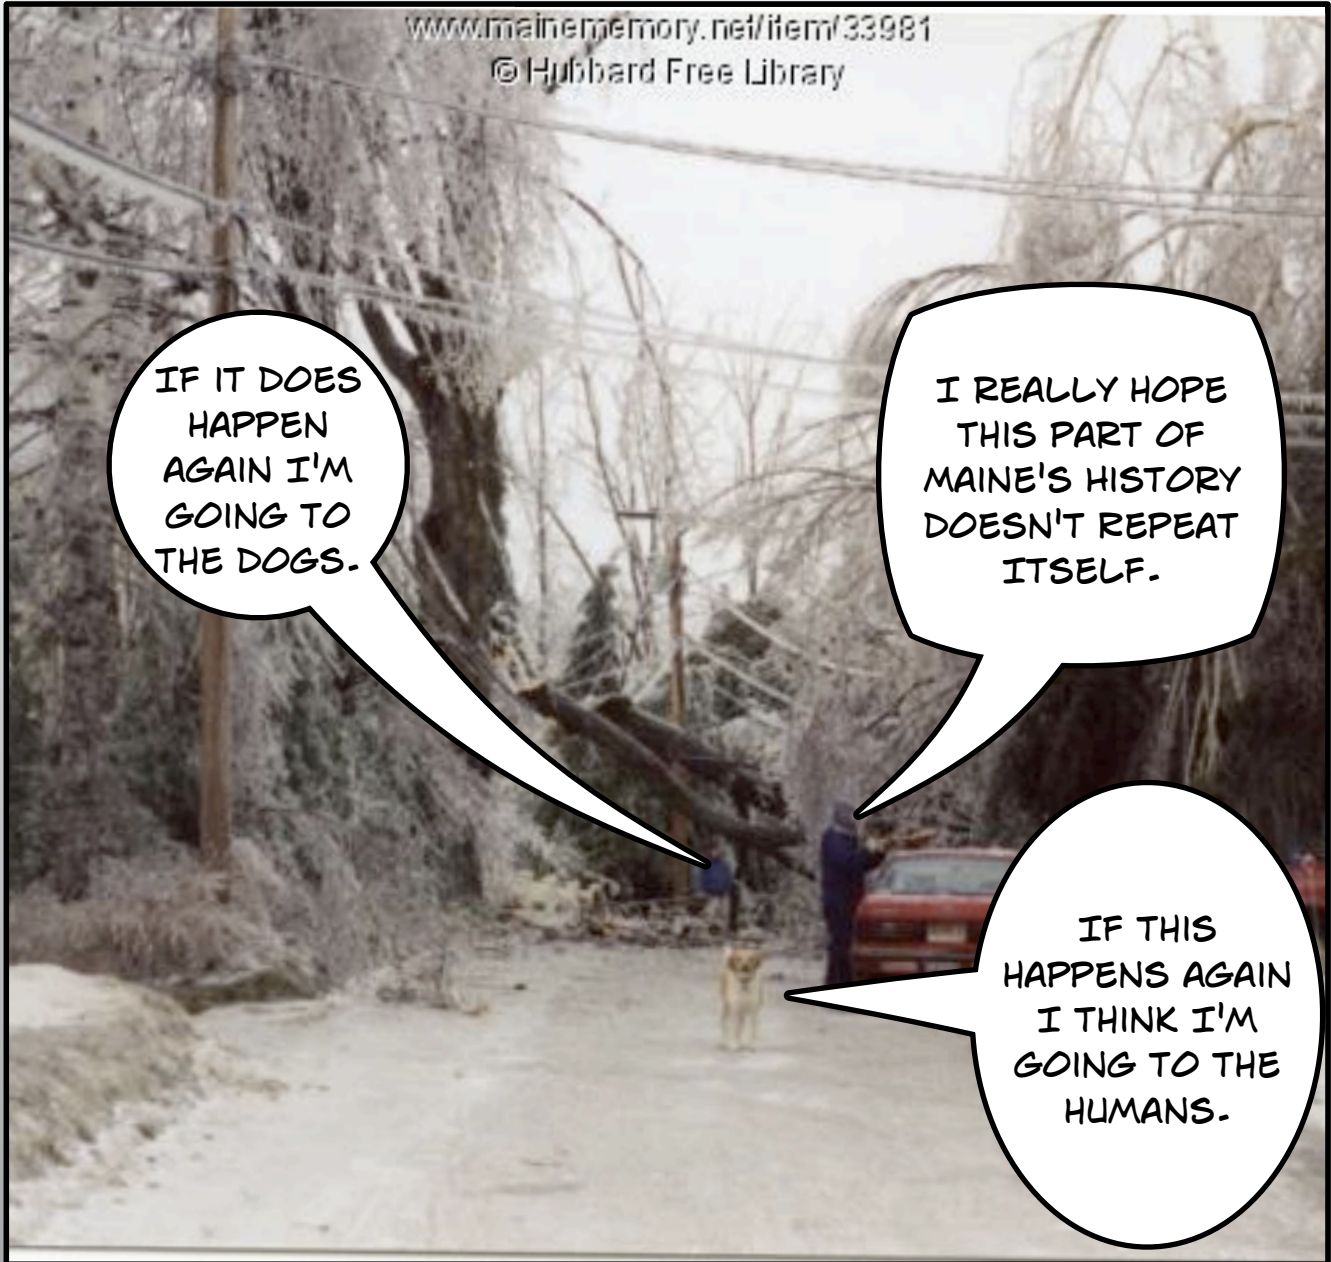

THE ICE STORM DID VERY DEVASTATING DAMAGE TO MAINE WITH TELEPHONE LINES DOWN AND TREES ON TOP OF THEM.

IT COST LOTS OF MONEY TO REPAIR THE DAMAGE AND IT WAS HARD TO CLEAN UP ALL THE TREES AND BRANCHES THAT FELL.